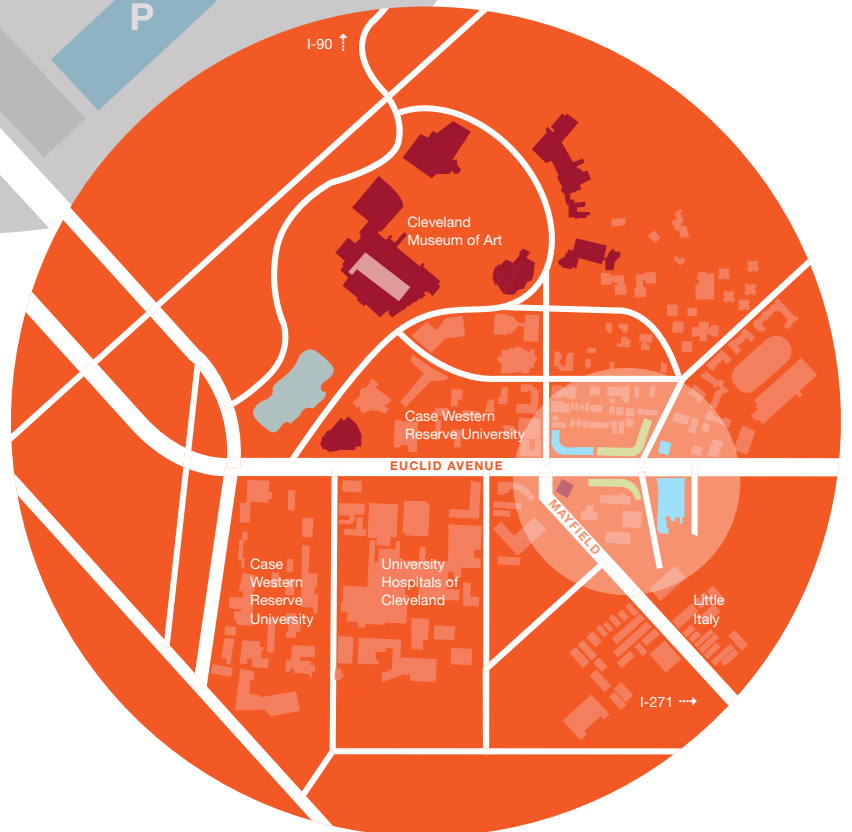

Cleveland Institute of Art

11610 Euclid Avenue
Cleveland OH 44106

216.421.7000
cia.edu